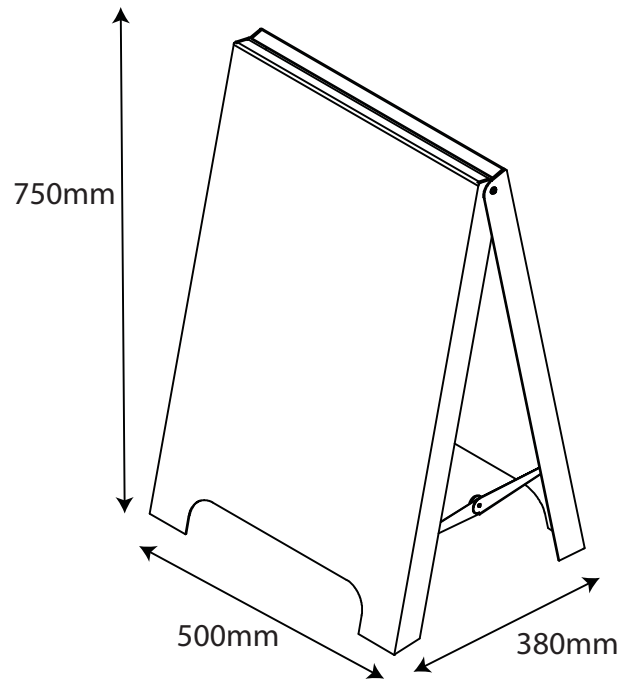

Sign Board Lite

Recommended graphic area: 700mm High x 500mm Wide